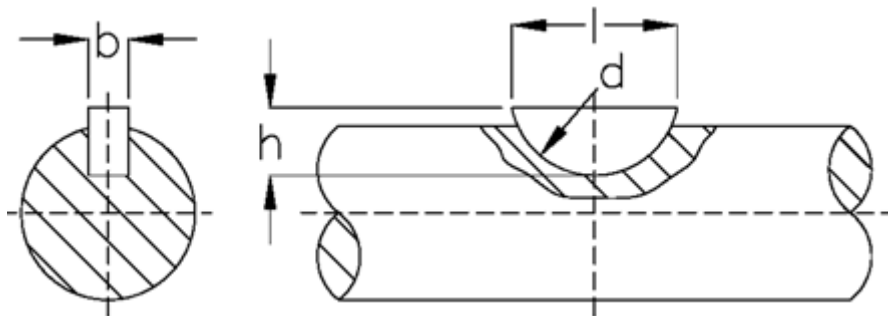

Article number: 09011130

Description: KLEE Woodruff key 10x16 DIN 6888

Measures

$b = 10.0$

$d = 45$

$h = 16.0$

$l = 43.08$